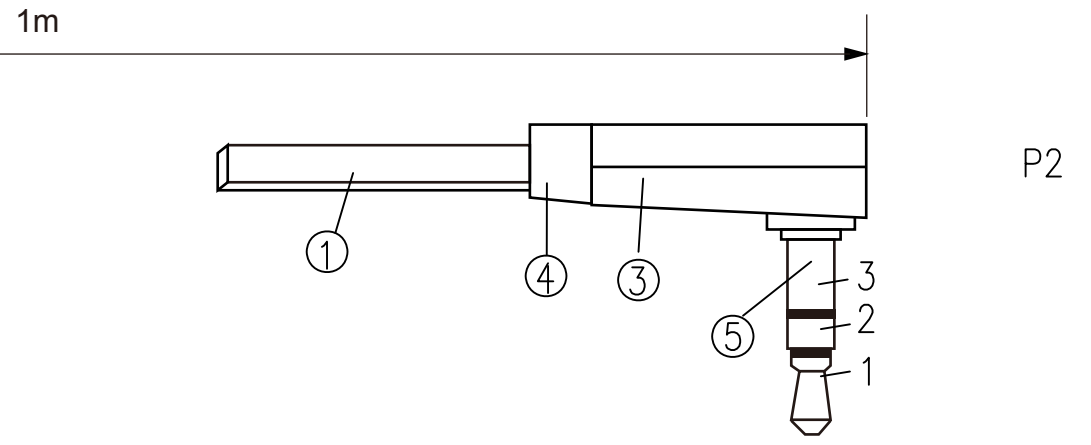

PIN OUT

P1 P2

3.5 STEREO PLUG 3.5 STEREO PLUG

- 1 ————— 1 TIP
- 2 ————— 2 RING
- 3 ————— 3 SLEEVE SHELL

NOTES:
 1. TESTING: 100% OPEN AND SHORT TEST.
 2. ALL MATERIAL BE RoHS COMPLIANT.

⑤	3.5mm MALE ANGLE	1PCS	GOLD PLATED SHELL
④	HOOD MOLD	2PCS	BLACK PVC
③	BRASS HOOD	2PCS	BLACK NICKEL PLATED
②	3.5mm MALE	1PCS	GOLD PLATED SHELL
①	CABLE	1PCS	30AWG*4P+BLACK TPE JACKET FLAT CABLE OD:1.2x3.5mm
NO.	PARTS NAMF	Q'TY	SPFCIFICATION

APPROVED	CHECKED	DRAWN	CUSTOMER:	
			ITEM NO.	AUD-121
			DRAW NO.	
			UNIT	mm
			SCALE	NONE

DESCRIPTION:
 3.5mm /M----3.5mm/M