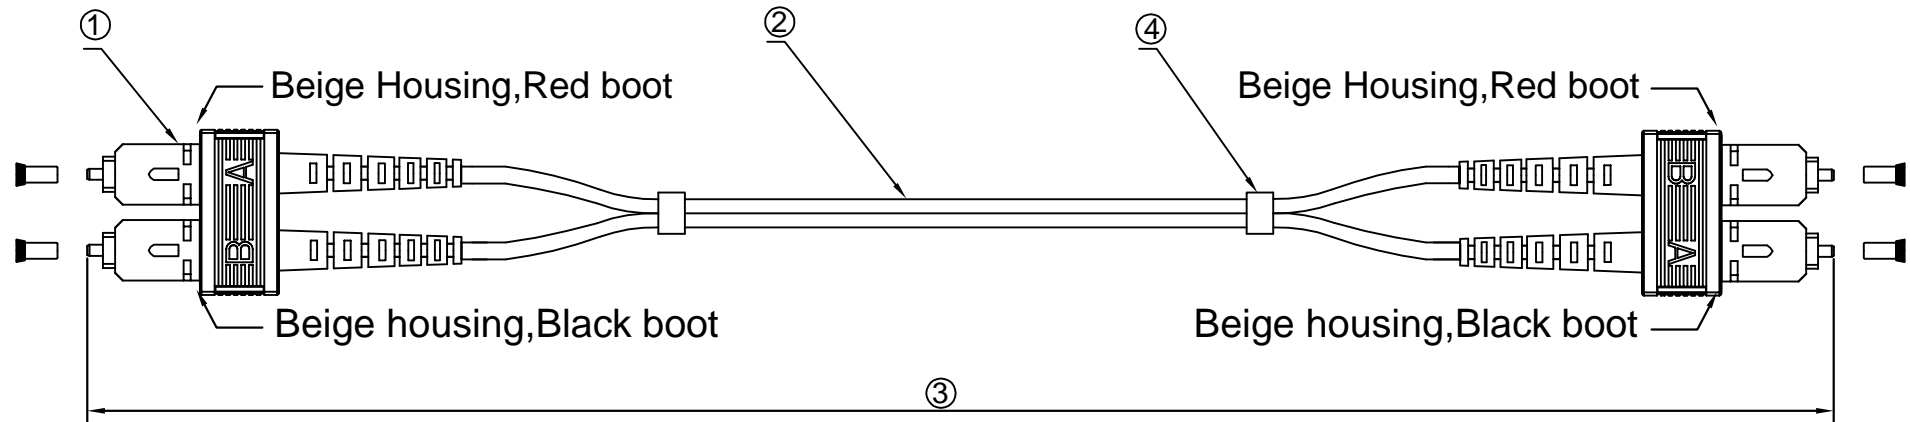

VERSION	DESCRIPTION	DRAWN/DATE	CHECK/DATE	APPROVAL/DATE
1.0	NEW RELEASE	Lei/2011/05/09	Michael/2011/05/09	Johnson/2011/05/09

Specification:

- 1.Connector Type: SC/PC Multimode
- 2.Cable Type:
Zipcord cable, ϕ 2.8mm. 62.5/125um , Multimode,
Cable Jacket : Orange color, LSZH material
- 3.Length : xM
- 4.Shrink Tube

Part Number	Length
FB-51	1M
FB-52	2M
FB-53	3M
FB-55	5M
FB-57	7M
FB-515	15M
FB-525	25M
FB-530	30M
FB-5xx	xxM

Performance:

- a. Insertion Loss :<0.3 dB
- b. Increase in insertion loss after 500 mating:0.2 dB Max.
- c. Operation Temperature :-20° to +70°
- d. Storage Temperature :-40° to +80°

UNIT		TITLE	VERSION	
mm		DELTA CO fiberkablage SC - SC, duplex, multimode ,XXmeters	1.0	
unless otherwise stated Tolerances mm XXX.XX ±0.3 XX.XX ±0.2 X.XX ±0.1 angular ±2°		P/N.	DRAWN BY	Leinazi
		MATERIAL	CHECK BY	Michael
		SCALE	PAGE 1/1	APPROVAL BY Johnson